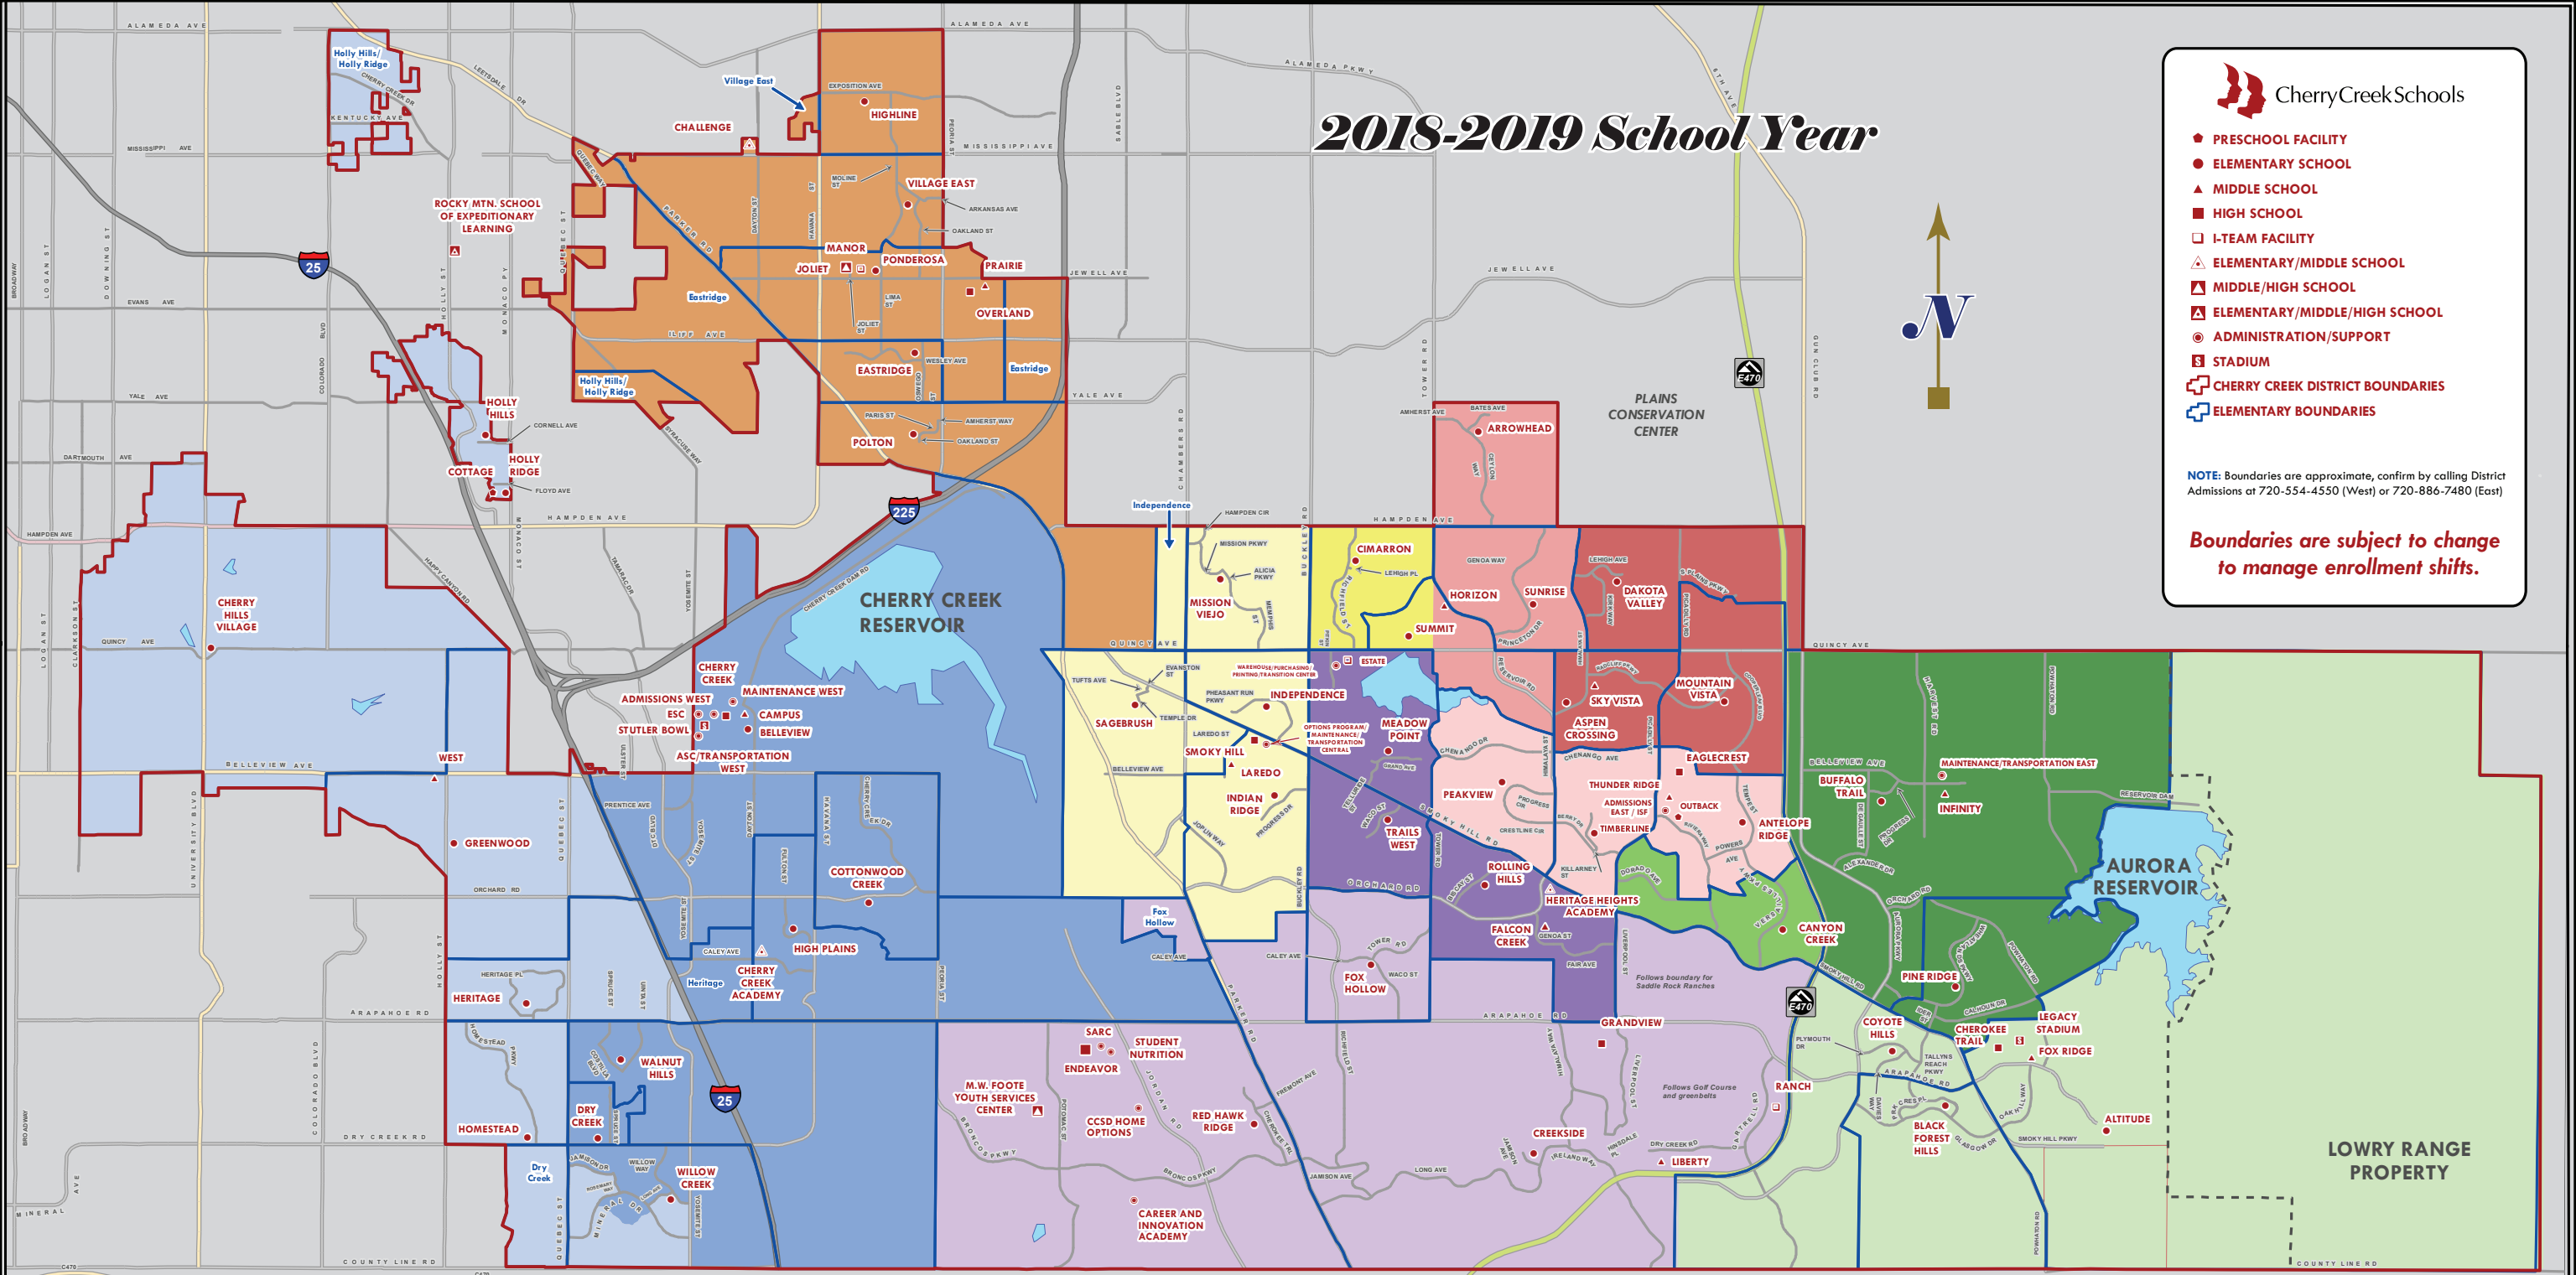

2018-2019 School Year

- PRESCHOOL FACILITY
- ELEMENTARY SCHOOL
- ▲ MIDDLE SCHOOL
- HIGH SCHOOL
- I-TEAM FACILITY
- △ ELEMENTARY/MIDDLE SCHOOL
- ▴ MIDDLE/HIGH SCHOOL
- ▾ ELEMENTARY/MIDDLE/HIGH SCHOOL
- ◎ ADMINISTRATION/SUPPORT
- ⊠ STADIUM
- ⊞ CHERRY CREEK DISTRICT BOUNDARIES
- ⊞ ELEMENTARY BOUNDARIES

NOTE: Boundaries are approximate, confirm by calling District Admissions at 720-554-4550 (West) or 720-886-7480 (East)

Boundaries are subject to change to manage enrollment shifts.

Cherokee Trail / Fox Ridge	Cherokee Trail / MS11	Cherry Creek / Campus	Eaglecrest / Horizon	Eaglecrest / Thunder Ridge	Grandview / Liberty	Smoky Hill / Horizon
Cherokee Trail / Thunder Ridge		Cherry Creek / West	Eaglecrest / Sky Vista	Grandview / Falcon Creek	Overland / Prairie	Smoky Hill / Laredo